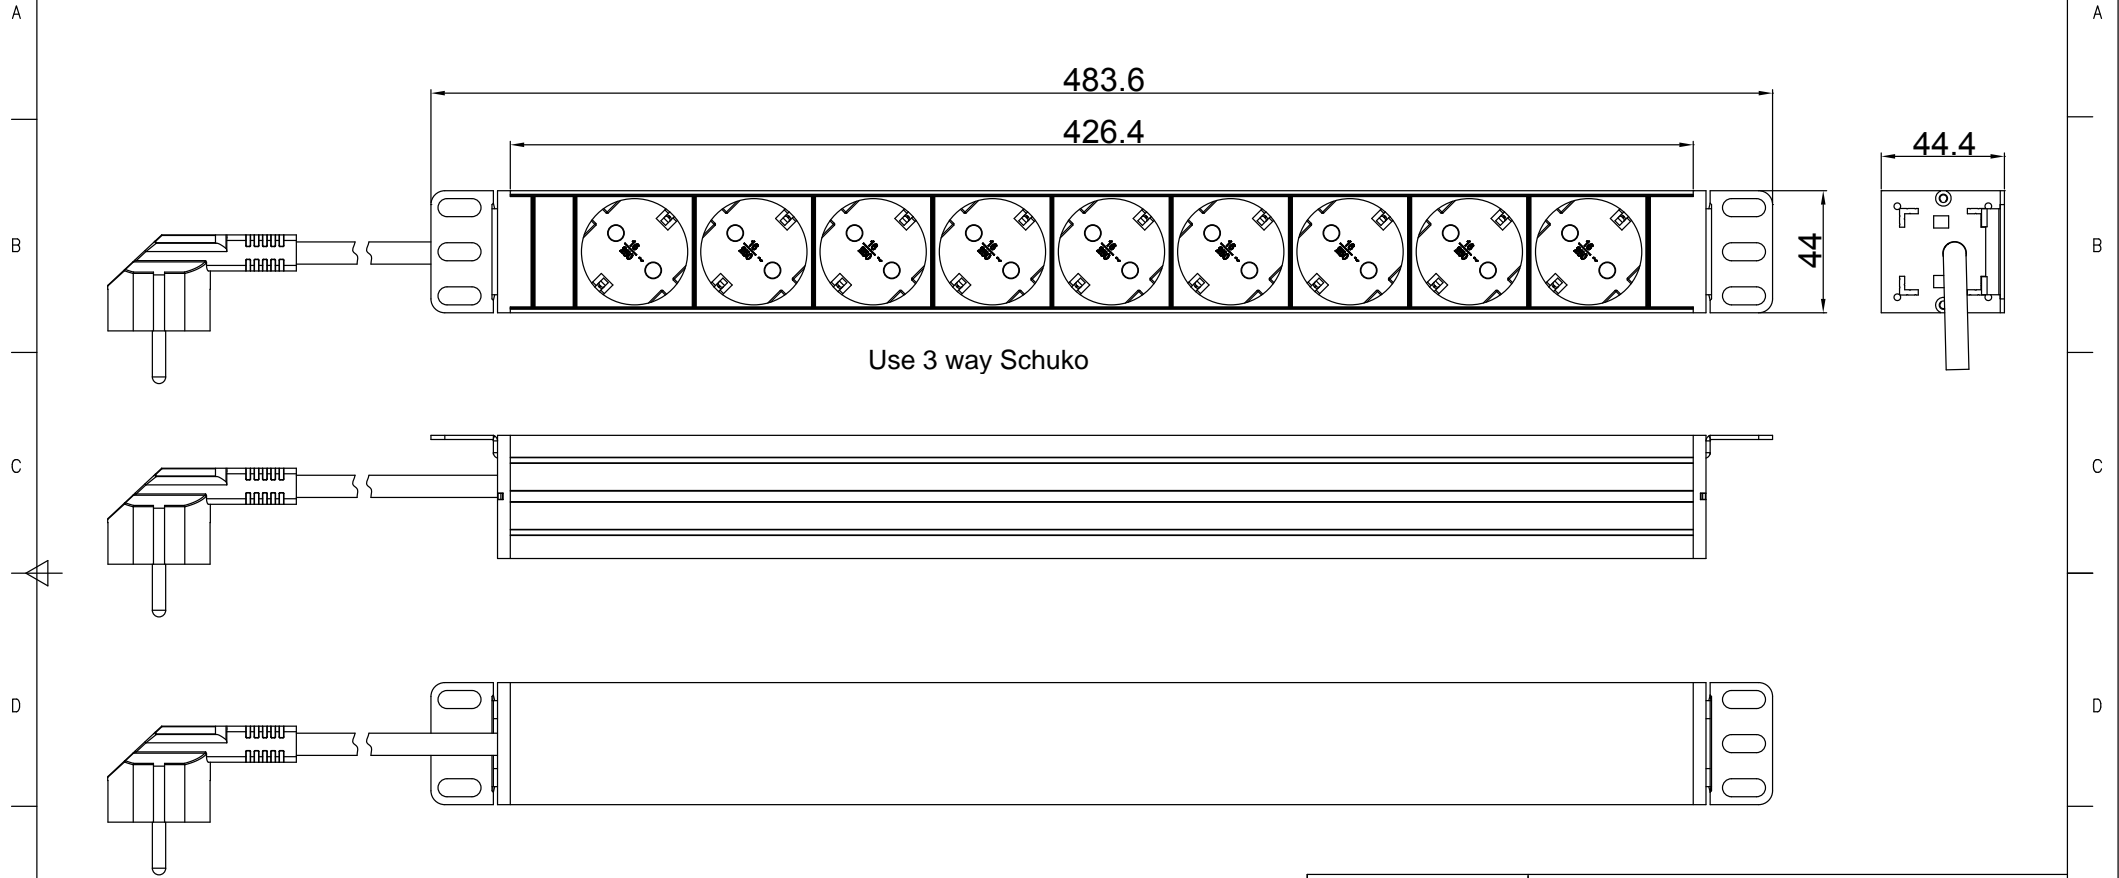

Copyright 2021 -

RoHS Compliant

Use 3 way Schuko

<p>Basic Series</p> <p>All Plastic In Black</p>			<p>OUTPUT</p> <p>(9) Schuko Socket (16A Rated)</p>			<p>OPERATING TEMPERATURE</p> <p>0° to 60°C</p>			<p>Revisions</p> <table border="1"> <thead> <tr> <th>Rev</th> <th>Description</th> <th>Date</th> </tr> </thead> <tbody> <tr> <td> </td> <td> </td> <td> </td> </tr> </tbody> </table>		Rev	Description	Date				<p>Revisions</p> <table border="1"> <thead> <tr> <th>Rev</th> <th>Description</th> <th>Date</th> </tr> </thead> <tbody> <tr> <td> </td> <td> </td> <td> </td> </tr> </tbody> </table>		Rev	Description	Date				<p>DRAWING TYPE</p> <p>CATIA (NO PERMISSION, NO CHANGING)</p>		<p>PDU9CEE7/3</p>			
Rev	Description	Date																												
Rev	Description	Date																												
<p>INPUT</p> <p>190-250VAC 16A 50HZ Schuko Plug 2m H05VV-F3G1.5mm² Power Lead</p>			<p>BRANCH CIRCUITS</p> <p>(NONE)</p>			<p>MOUNTING ACCESORIES</p> <p>(2) 42 Bracket</p>			<p>unit=mm</p> <p>TECHNICAL STANDARD 1.IT11; 2.NO RUST 3.NO FLAW ON THE SURFACE</p>		<p>Housing</p> <p>Aluminium Silver Anodize</p>		<p>FILLET R0.5 ANGLE ±0.5° FIRST ANGLE</p>																	
<p>DATE 29-07-2021</p>																														