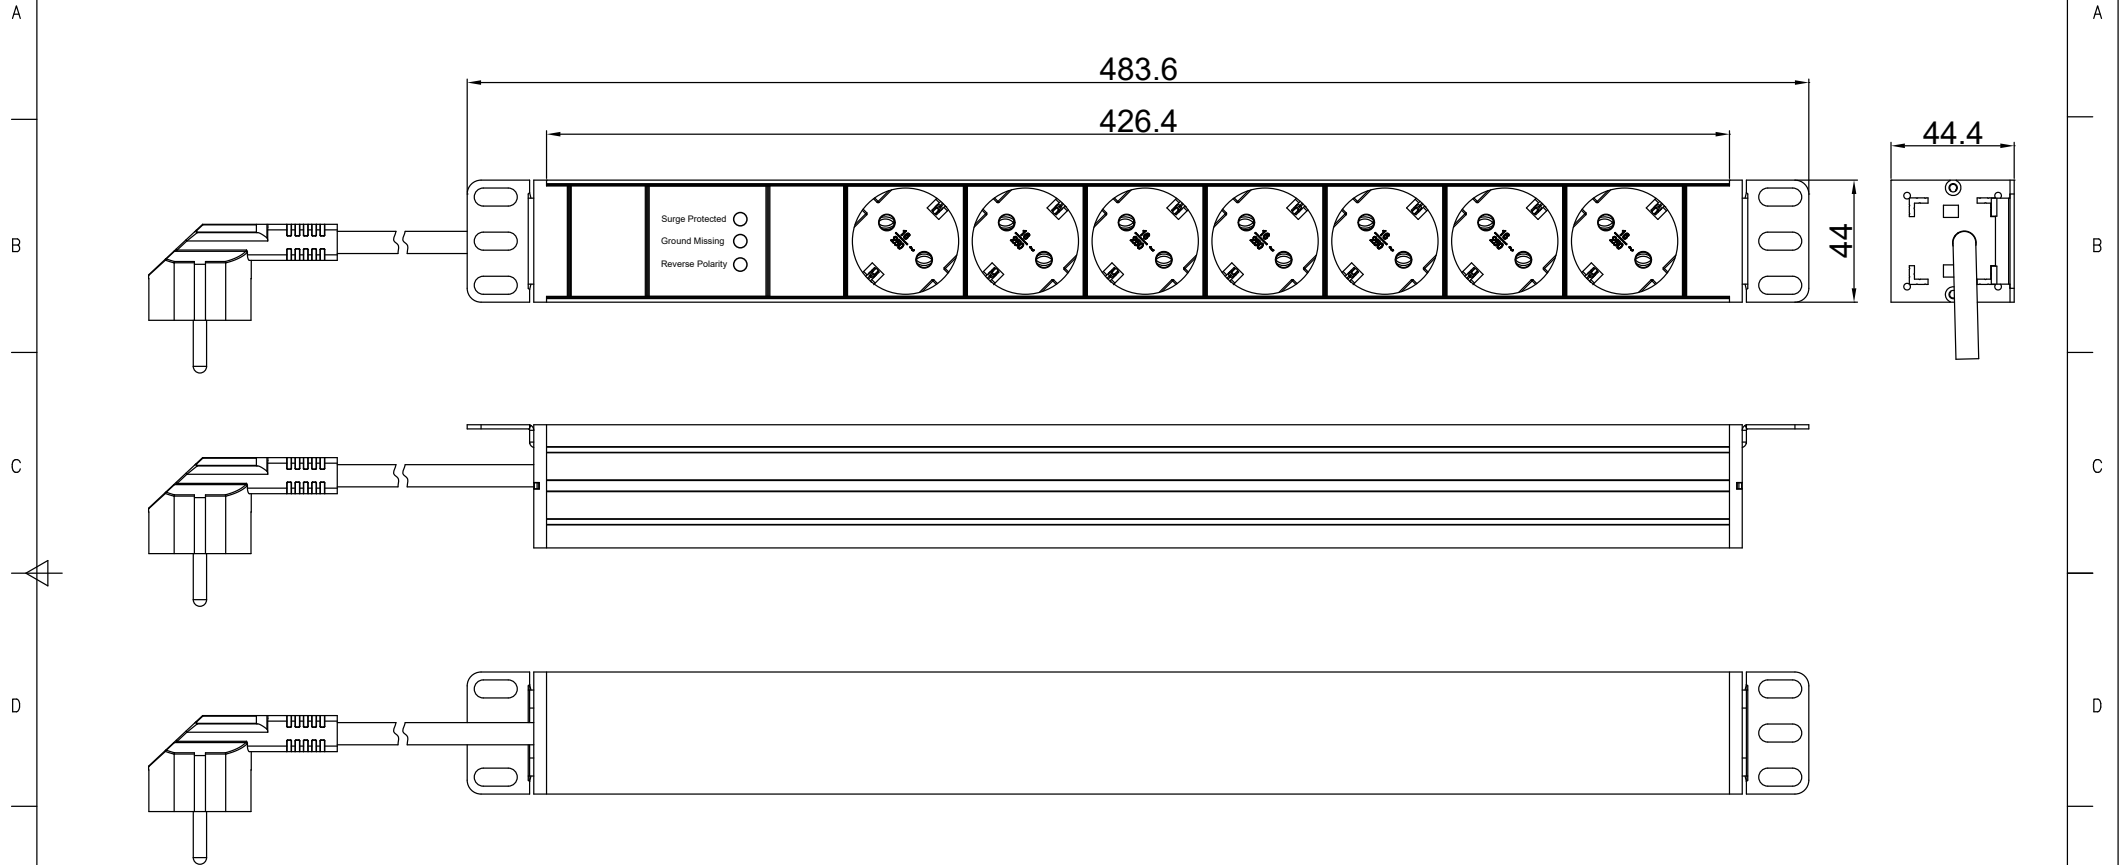

Copyright 2022 -

RoHS Compliant

<b>Basic Series</b> All Plastic In Black	<b>OUTPUT</b> (7) Schuko Socket (16A Rated) In Black (1) Surge Protector	<b>OPERATING TEMPERATURE</b> 0° to 60°C
<b>INPUT</b> 190-250VAC 16A 50HZ Schuko plug 3m H05VV-F3G1.5mm <sup>2</sup> Power Lead	<b>BRANCH CIRCUITS</b> (NONE)	<b>MOUNTING ACCESORIES</b> (2) 42 Bracket

Revisions		
Rev	Description	Date

DRAWING TYPE  (NO PERMISSION, NO CHANGING)		PDU7CEE70V/3	
unit=mm		Housing	Aluminium
TECHNICAL STANDARD 1.IT11; 2.NO RUSTNESS 3.NO FLAW ON THE SURFACE			Silver Anodize
FILLET	R0.5	DATE 14-04-2022	
ANGLE	±0.5°		
FIRST ANGLE			